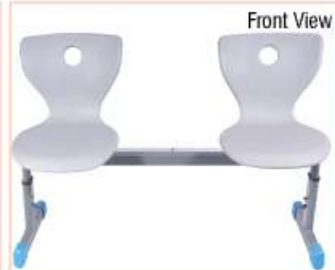

Ideal for Primary Classes

Colors Available:

**COMBINATION OF
 PSF 578 + PSF 579**

Ideal for Primary & Secondary Classes

Colors Available:

PSF-572
2 Seater Chair
L38"xW14.5"xH26-29"
 Rate (₹) : 4,000/-

PSF-571
Super Chair
 L22.5"xW15.5"xH31"
 Seating Height: 19"
 Rate (₹) : 1,950/-