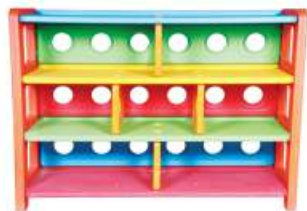

Side View

Back View

Front View

Side View

Back View

PGS-506

Shelf

L44" x W16" x H30"

Rate (₹) : 5,290/-

PGS-606

Book Shelf

L32" x W15.5" x H31.5"

Rate (₹) : 3,800/-

Front View

Side View

Back View

Front View

Side View

Back View

PGS-508
Adjustable Shelf
L43.5"xW13.5"xH32"
Rate (₹) : 6,600/-

PGS-1508

Multi Use Shelf

L43.5"xW13.5"xH32"

Rate (₹) : 4,900/-