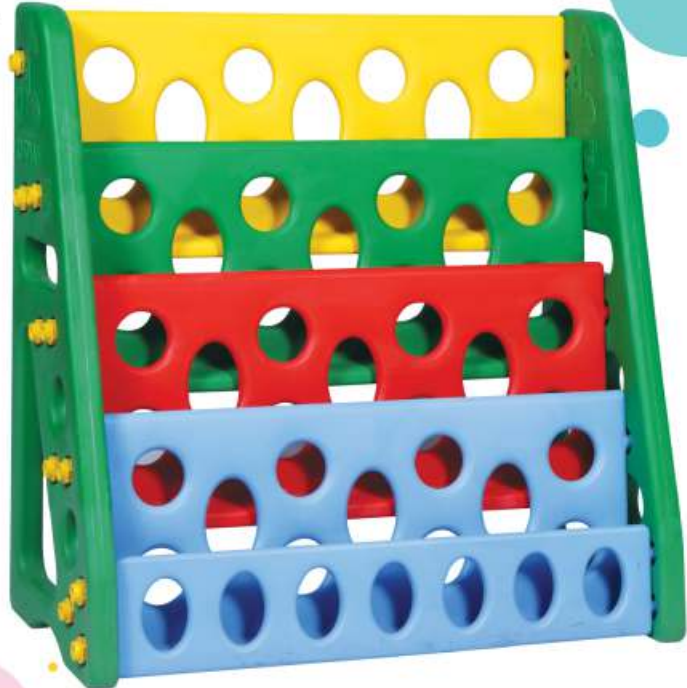

PGS-606

Book Shelf

L32" x W15.5" x H31.5"

Rate (₹) : 3,800/-