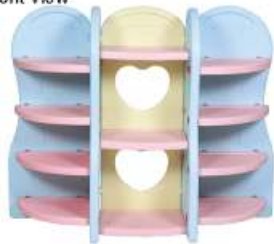

Back View

**PGS-806****Storage Shelf****L50" x W12.5" x H41"****Rate (₹) : 13,600/-**

YT-4811

Super Corner Shelf

L23.2"xW14"xH35.4"

Rate (₹) : 2,700/-

Front View

Side View

Back View

Front View

Side View

Back View

YT-4812

Cute Shelf

L30.3"xW14"xH35.4"

Rate (₹) : 5,100/-

YT-4816
Handy Shelf
L30"xW14"xH35.4"
Rate (₹) : 4,100/-

Front View

Side View

Back View

YT-4817
Smart Shelf
L45"xW14"xH35.4"
Rate (₹) : 6,600/-

YT-4818
Prime Shelf
L44"xW14"xH35.4"
Rate (₹) : 5,800/-

Front View