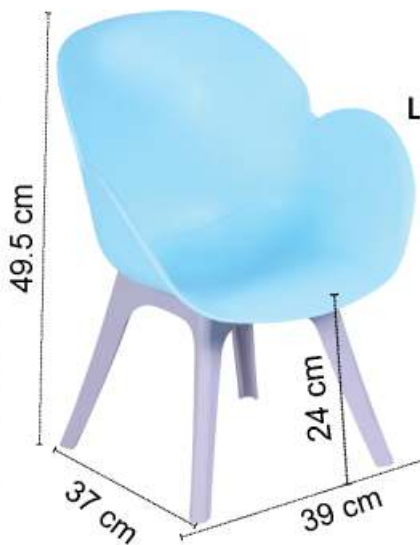

Ideal for use with table

PSF-1118 N
Plastic Chair
L17.3"xW15.16"xH22.24"
 Rate (₹) : 740/-

***Suitable For Kids Only**

PSF-1118
Plastic Chair
L15.5"x W14.4"x H22.8"
 Rate (₹) : 890/-

Ideal for use with table

Rate (₹) : 420/-

YT-4116
Modular Chair
L12.2"x W13.39"xH19.29"

Rate (₹) : 640/-

YT-4117
Foldable Kids Chair
L13.78"xW12.8"xH22.25"

Rate (₹) : 540/-

YT-6118

Multicolors Kids Chair

L13.19"xW14.37"xH21.26"

Rate (₹) : 990/-

*Design Registration A/F

YT-6119

Multicolor Kids Chair

L14.57"xW15.35"xH19.49"

Rate (₹) : 2,200/-

*Design Registration A/F

PSF-505 C
Plastic Chair
L21.65" x W17.32" x H26.38"
Rate (₹) : 1,090/-

Box Packing

Stackable for easy Storage

• Solid & Extra Strong Legs • Can be used by Adults

Front View

Side View

Back View

PSF-111 N

Front Round Table (Without Chair)