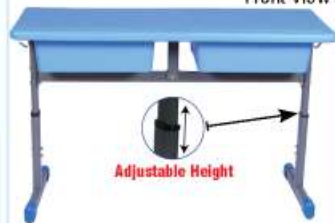

Ideal for Primary & Secondary Classes

Colors Available:

PSF-562
Genius Desk
L47" x W18" x H27-30"
Rate (₹) : 6,500/-

**COMBINATION OF
 PSF 562 + PSF 571**

Front View

Side View

Back View

Front View