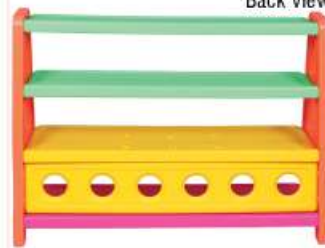

Rate (₹) : 5,290/-

PGS-606

Book Shelf

L32" x W15.5" x H31.5"

Rate (₹) : 3,800/-

Front View

Side View

Back View

Front View

Side View

Back View

PGS-508
Adjustable Shelf
L43.5"xW13.5"xH32"
Rate (₹) : 6,600/-

PGS-1508

Multi Use Shelf

L43.5"xW13.5"xH32"

Rate (₹) : 4,900/-

Front View

Side View

Back View

Front View

Side View

Back View

**PGS-2508****Toy Organiser Shelf****L43.5"xW13.5"xH32"****Rate (₹) : 6,200/-**

PGS-3508