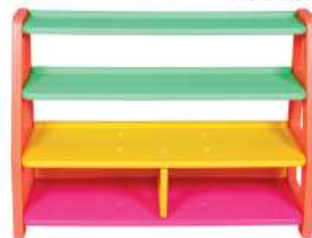

Rate (₹) : 5,290/-

PGS-606

Book Shelf

L32" x W15.5" x H31.5"

Rate (₹) : 3,800/-

Front View

Side View

Back View

Front View

Side View

Back View

PGS-508
Adjustable Shelf
L43.5"xW13.5"xH32"
Rate (₹) : 6,600/-

PGS-1508

Multi Use Shelf

L43.5"xW13.5"xH32"

Rate (₹) : 4,900/-

Front View

Side View

Back View

Front View

Side View

Back View

**PGS-2508****Toy Organiser Shelf****L43.5"xW13.5"xH32"****Rate (₹) : 6,200/-**

PGS-3508